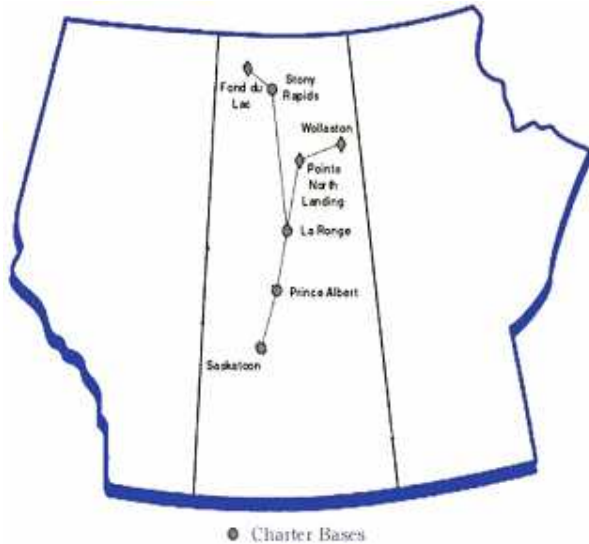

Transwest Air is Saskatchewan's leading provider for scheduled flights & freight service to Saskatoon, Prince Albert, La Ronge, Stony Rapids, Fond du Lac, Wollaston, and Points North.

TRANSWEST AIR

2009/2010 Schedule