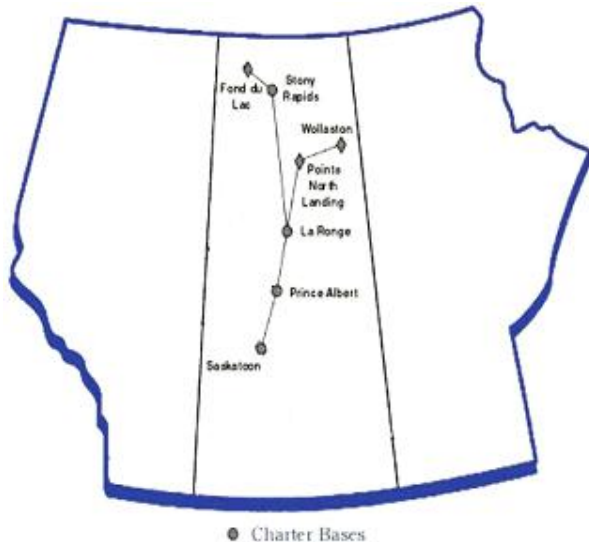

Transwest Air has provided outstanding safety and service for it's clients from the very day we started flying over five decades ago.

Today our company and dependable staff have been dedicated to satisfying every and any need of the modern traveler.

Transwest Air is Saskatchewan's leading provider for scheduled flights & freight service to Saskatoon, Prince Albert, La Ronge, Stony Rapids, Fond du Lac, Wollaston, and Points North.

TRANSWEST AIR

2010/2011 Schedule

Effective Dates:
September 4, 2010– February 20, 2011

*Where Do You
Want To Fly
Today?*

Saskatoon to:

Destination	Flt#	Dep.	Arr.	S	Days
Prince Albert	502	8:15AM	8:45AM	0	2-4
	102	9:00AM	9:30AM	0	1-2-3-4-5
	300	3:00PM	3:30PM	0	1-3-5
	302	3:00PM	3:30PM	0	2
	302	4:30PM	5:00PM	0	4
	700	11:50PM	12:20PM	0	7
	800	12:20PM	12:50PM	0	7
La Ronge	502	8:15AM	9:45AM	1	2-4
	102	9:00AM	10:40AM	1	1-2-3-4-5
	300	3:00PM	4:35PM	1	1-3-5
	700	11:50PM	1:25PM	1	7
Stony Rapids	102	9:00AM	12:55PM	3	1-2-3-4-5
	300	3:00PM	6:05PM	2	1-3-5
	302	3:00PM	5:40PM	1	2
	302	4:30PM	7:20PM	1	4
	800/ 801	12:20PM	4:00PM	3	7
Fond Du Lac	102	9:00AM	12:15PM	2	1-2-3-4-5
	300/ 290	3:00PM	6:50PM	C	1-3-5
	302/ 286	3:00PM	6:05PM	C	2
	302/286	4:30PM	8:10PM	C	4
Wollaston	800	12:20PM	3:30PM	2	7
	502	8:15AM	11:00AM	2	2-4
	102/502	9:00AM	12:10AM	C	1-5
	300/ 402	3:00PM	6:05PM	C	1-3-5
	300/402	4:30PM	7:35PM	C	4
Points North	700	11:50PM	2:50PM	2	7
	502/ 503	8:15AM	11:30AM	C	2-4
	102/502/ 503	9:00AM	12:40PM	C	1-5
700/ 701	11:50AM	3:20PM	C	7	

Legend

1=Monday 2=Tuesday 3=Wednesday 4=Thursday
5=Friday 6=Saturday 7=Sunday C=Connection Required
S=Stops

Schedules subject to change without notice. Please confirm times on day of departure.

Prince Albert to: