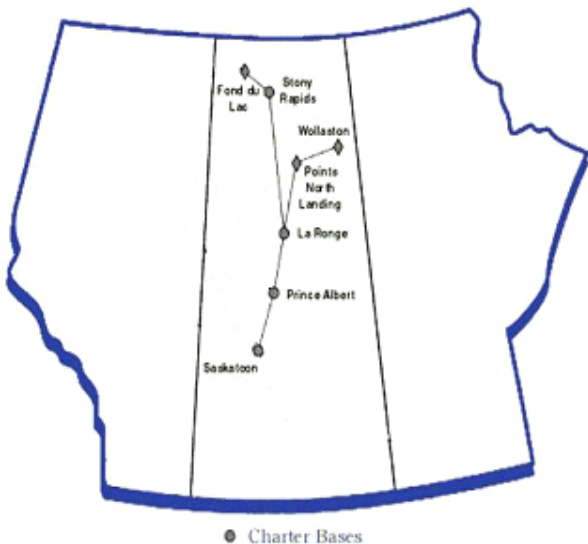

Transwest Air is Saskatchewan's leading provider for scheduled flights & freight service to Saskatoon, Prince Albert, La Ronge, Stony Rapids, Fond du Lac, Wollaston, and Points North.

TRANSWEST AIR

Fall 2011 Schedule