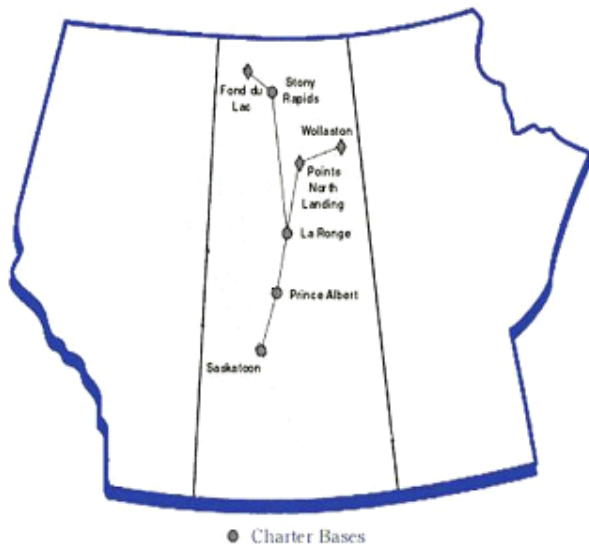

**Transwest Air** has provided outstanding safety and service for it's clients from the very day we started flying over five decades ago.

Today our company and dependable staff have been dedicated to satisfying every and any need of the modern traveler.

**Transwest Air** is Saskatchewan's leading provider for scheduled flights & freight service to Saskatoon, Prince Albert, La Ronge, Stony Rapids, Fond du Lac, Wollaston, and Points North.

# TRANSWEST AIR